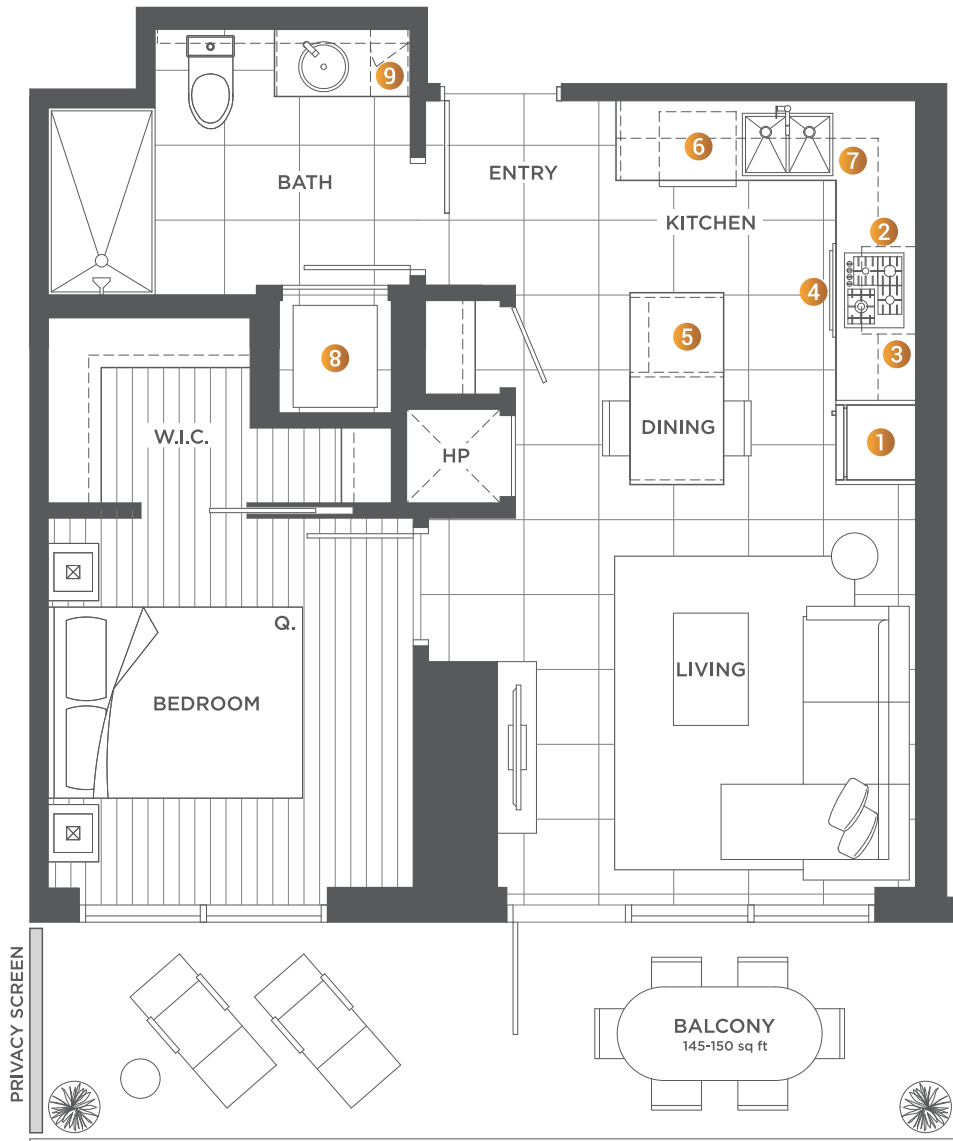

1 Bedroom

Units: 707-4607

560 sq ft (approx)

Feature List:

- 1. 24" Integrated Fridge
- 2. 4 Burner Gas Cooktop
- 3. Ducted Hood Fan
- 4. Convection Built in Oven
- 5. Microwave
- 6. Integrated Dishwasher
- 7. Push Button Sink Disposal
- 8. High-Efficiency Full Size Ducted Washer and Dryer
- 9. Hidden Medicine Cabinet

LEVEL 8-46

LEVEL 7

The floorplans, square footage, dimensions, design and configuration of the strata lots and project are approximate and/or artist's interpretation only and may differ from what is shown. Final dimensions, square footage, and configuration shall be determined by the final strata plans. Final floorplans may be the mirror image of the floorplans shown above. Refer to architectural drawings. The developer reserves the right to make changes without notice to the floorplans, ceiling heights, project design, landscaping plans, appliances, specifications, and features. E.&O.E.