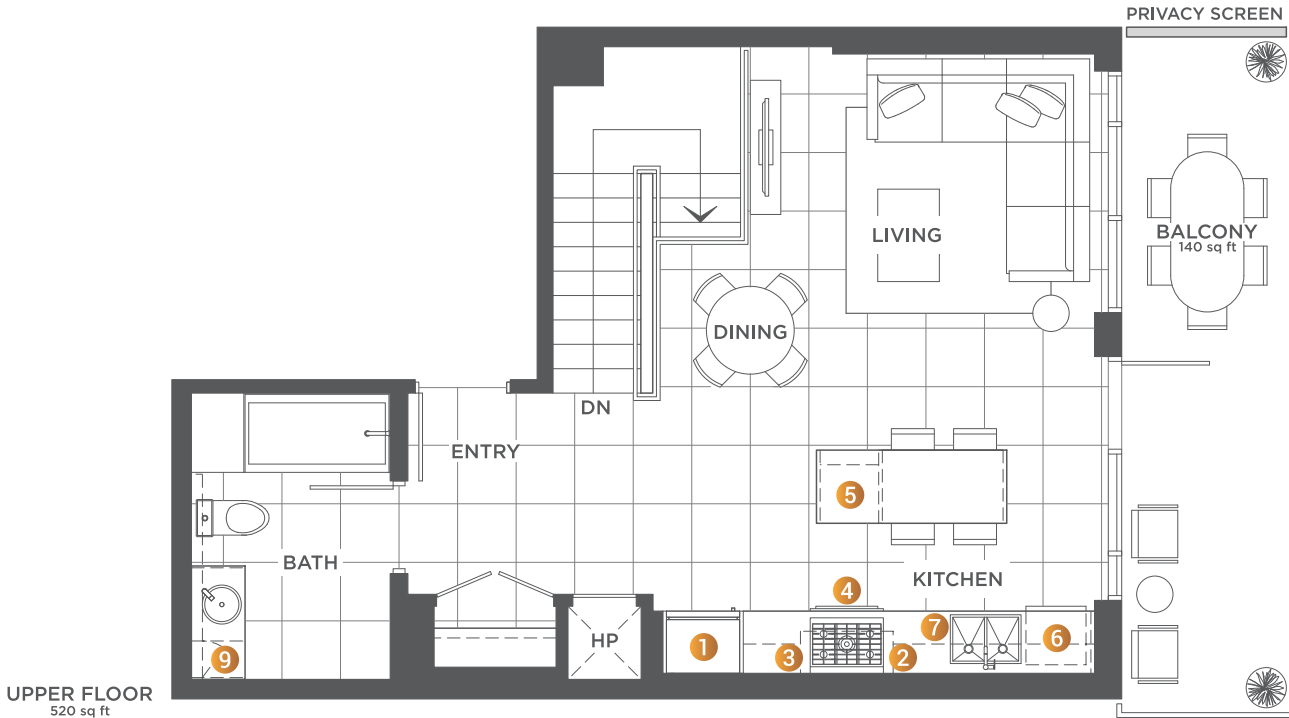

2 Bedroom

Unit: 525

960 sq ft (approx)

Feature List:

- 1. 30" Integrated Fridge
- 2. 5 Burner Gas Cooktop
- 3. Ducted Hood Fan
- 4. Convection Built in Oven
- 5. Microwave
- 6. Integrated Dishwasher
- 7. Push Button Sink Disposal
- 8. High-Efficiency Full Size Ducted Washer and Dryer
- 9. Hidden Medicine Cabinet

LEVEL 5

The floorplans, square footage, dimensions, design and configuration of the strata lots and project are approximate and/or artist's interpretation only and may differ from what is shown. Final dimensions, square footage, and configuration shall be determined by the final strata plans. Final floorplans may be the mirror image of the floorplans shown above. Refer to architectural drawings. The developer reserves the right to make changes without notice to the floorplans, ceiling heights, project design, landscaping plans, appliances, specifications, and features. E.&O.E.